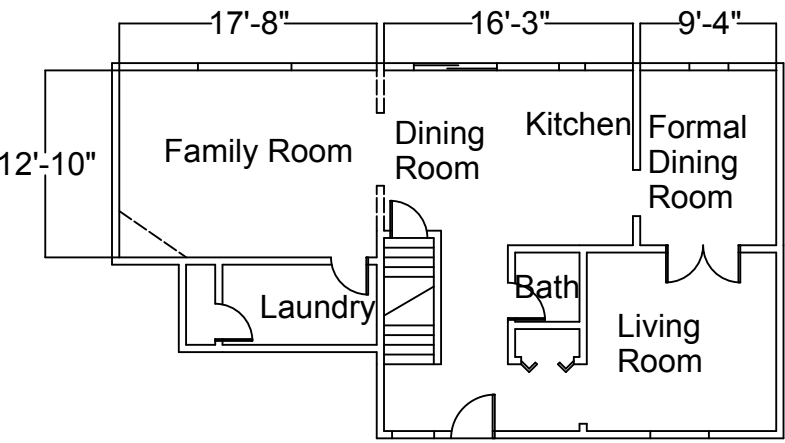

Foundation Size : 1096 ft. squared
Square Footage of Finished Area: 3018 ft. squared
Square Footage of Lower Floor: 826 feet squared
Square Footage of Main Floor: 1096 feet squared
Square Footage of Upper Floor: 1096 feet squared

Room	Level	Dimension
Living Room	Main	13 x 12
Dining Room	Main	12 x 7
Kitchen	Main	12 x 9
Bath	Main	5 x 5
F. Dining Room	Main	12 x 9
Family Room	Main	18 x 13
Laundry	Main	13 x 6
Master Bedroom	Upper	16 x 13
Master Bath	Upper	8 x 8
Master Closet	Upper	13 x 6
Bath 2	Upper	9 x 5
Bedroom 2	Upper	11 x 10
Bedroom 3	Upper	13 x 11
Bedroom 4	Upper	14 x 11
Bedroom 5	Lower	18 x 11
Family Room 2	Lower	25 x 18
Bath 3	Lower	9 x 5