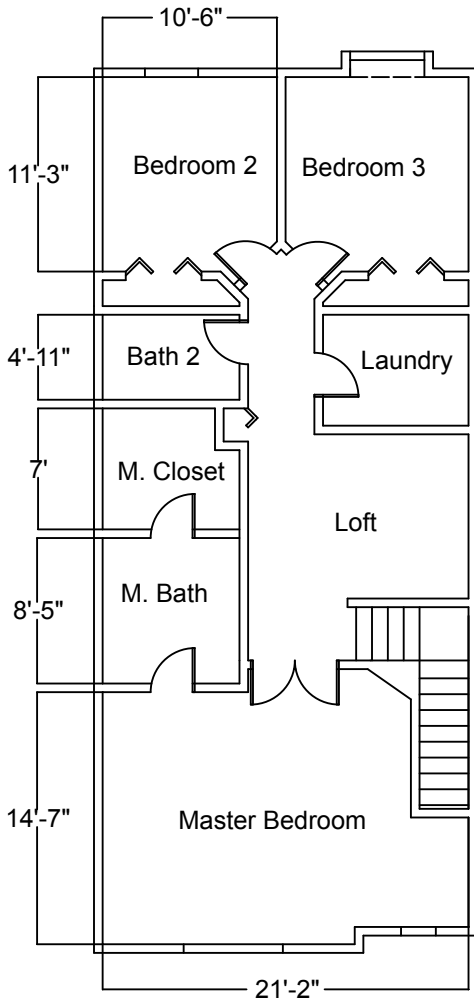

Main Floor

Foundation Size: 1081 ft. squared
Square Footage of Finished Area: 1753 ft. squared
Square Footage of Main Floor: 672 feet squared
Square Footage of Upper Floor: 1081 feet squared

Room	Level	Dimension
Living Room	Main	14'6" x 14'6"
Dining Room	Main	10'6" x 10'
Kitchen	Main	11 x 9
Bath	Main	6 x 5
Laundry	Upper	9 x 6"6"
Master Bedroom	Upper	14'6" x 14'6"
Master Bath	Upper	8'6" x 8'6"
Master Closet	Upper	8'6" x 7
Bath 2	Upper	8'6" x 5
Bedroom 2	Upper	11 x 10'6"
Bedroom 3	Upper	11 x 10'6"
Loft	Upper	9'6" x 9

Upper Floor