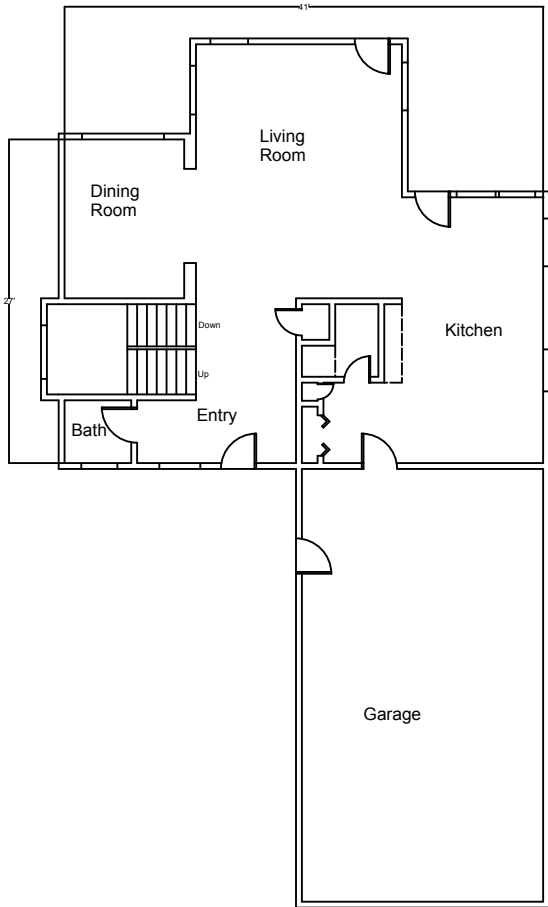

Lower Floor

Main Floor

Upper Floor

**Foundation Size** 1188 ft. squared

**Square Footage of Finished Area:** 2744 ft. squared

**Square Footage of Main Floor:** 1188 feet squared

**Square Footage of Upper Floor:** 524 feet squared

Room	Level	Dimension
Living Room	Main	21'6" x 17'6"
Dining Room	Main	13'6" x 11'6"
Kitchen	Main	22 x 12
Entry	Main	14 x 13'6"
Bath	Main	5'6" x 5
Laundry	Upper	8 x 7
Master Bedroom	Upper	15'6" x 11'6"
Master Bath	Upper	10'6" x 8'6"
Master Closet	Upper	10'6" x 7
Family Room	Lower	27 x 17'6"
Bedroom 2	Lower	13'6" x 11'6"
Bedroom 3	Lower	11'6" x 10
Kitchen 2	Lower	11 x 8
Bath 2	Lower	13 x 5