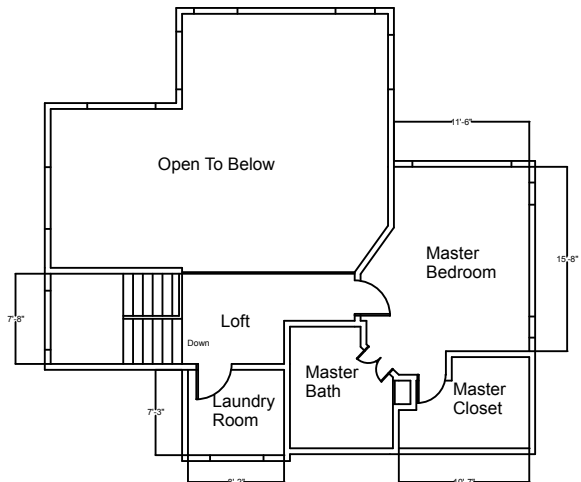

Lower Floor

Main Floor

Upper Floor

**Foundation Size** 1188 ft. squared

**Square Footage of Finished Area:** 2744 ft. squared

**Square Footage of Main Floor:** 1188 feet squared

**Square Footage of Upper Floor:** 524 feet squared

Room	Level	Dimension
Living Room	Main	21'6" x 17'6"
Dining Room	Main	13'6" x 11'6"
Kitchen	Main	22 x 12
Entry	Main	14 x 13'6"
Bath	Main	5'6" x 5
Laundry	Upper	8 x 7
Master Bedroom	Upper	15'6" x 11'6"
Master Bath	Upper	10'6" x 8'6"
Master Closet	Upper	10'6" x 7
Family Room	Lower	27 x 17'6"
Bedroom 2	Lower	13'6" x 11'6"
Bedroom 3	Lower	11'6" x 10
Kitchen 2	Lower	11 x 8
Bath 2	Lower	13 x 5